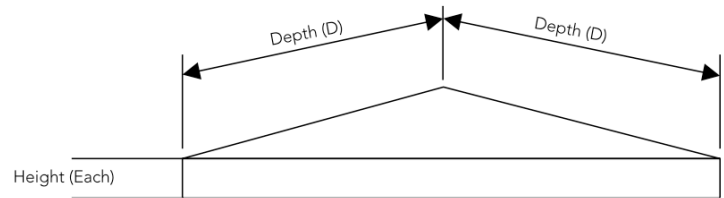

neelnox

LET
THERE
BE **DESIGN.**

FEATURES

- Premium 304 Grade Stainless Steel
- Equipped with SoundDefy™ noise concealing technology
- An appropriate slope ensures proper drainage of water
- Double walled stainless steel construction ensures no screws are visible after installation

Y-301-P

Model	Y-301-P
Product	Floating Shelf
Size	7 1/2"(W) x 7 1/2"(D) x 5/8"(H)
Slope	1/8"
Hardware	Included, Concealed

FINISHES	Polished (-P)	Brushed Bronze (-BBRZ)	Light Beige (-LTBGE)
	Brushed (-B)	Antique Brass (-ABRS)	Grey (-GRAY)
	Brushed Gold (-BGLD)	Antique Copper (-ACOP)	Beige (-BEIGE)
	Matte Black (-BLK)	Matte White (-WHT)	Polished Gold (-PGLD)
	Oil Rubbed Bronze (-ORB)	Brushed Black (-BRBLK)	Polished Rose Gold (-PRGD)
	Brushed Brass (-BBRS)	Brushed Rose Gold (-BRGD)	